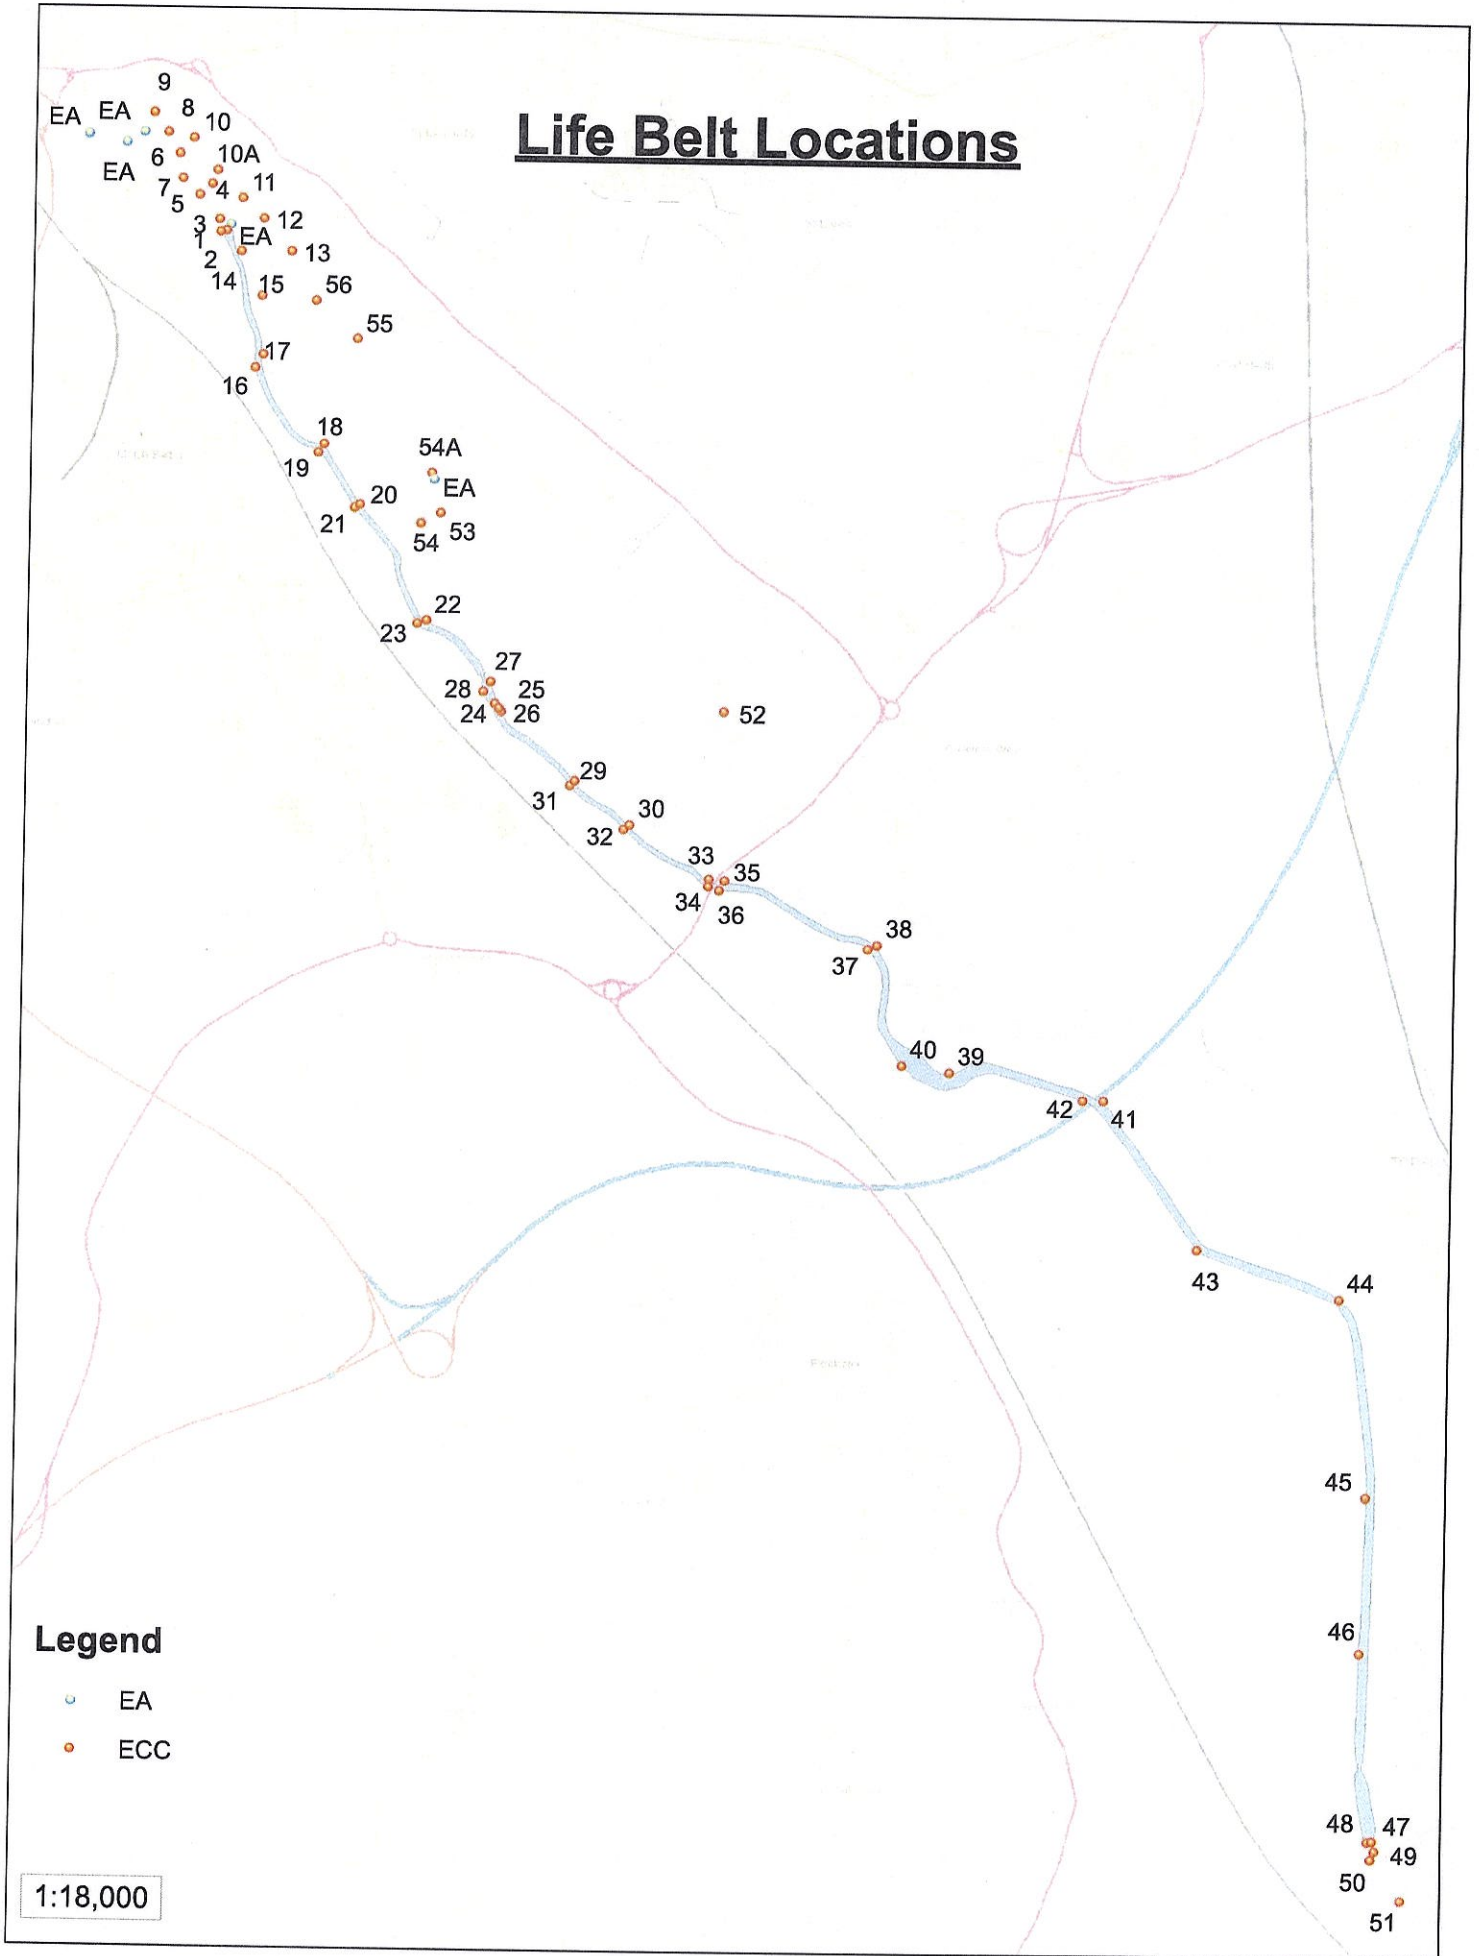

Life Belt Locations

Legend

- EA
- ECC

1:18,000

Fork

Life Belt Locations Double Locks

23 22

27
28
24
25
26

31 29

1:3,500

Life Belt Locations Haven Banks & Quay

1:4,500

Life Belt Locations Turf Locks

1:1,500