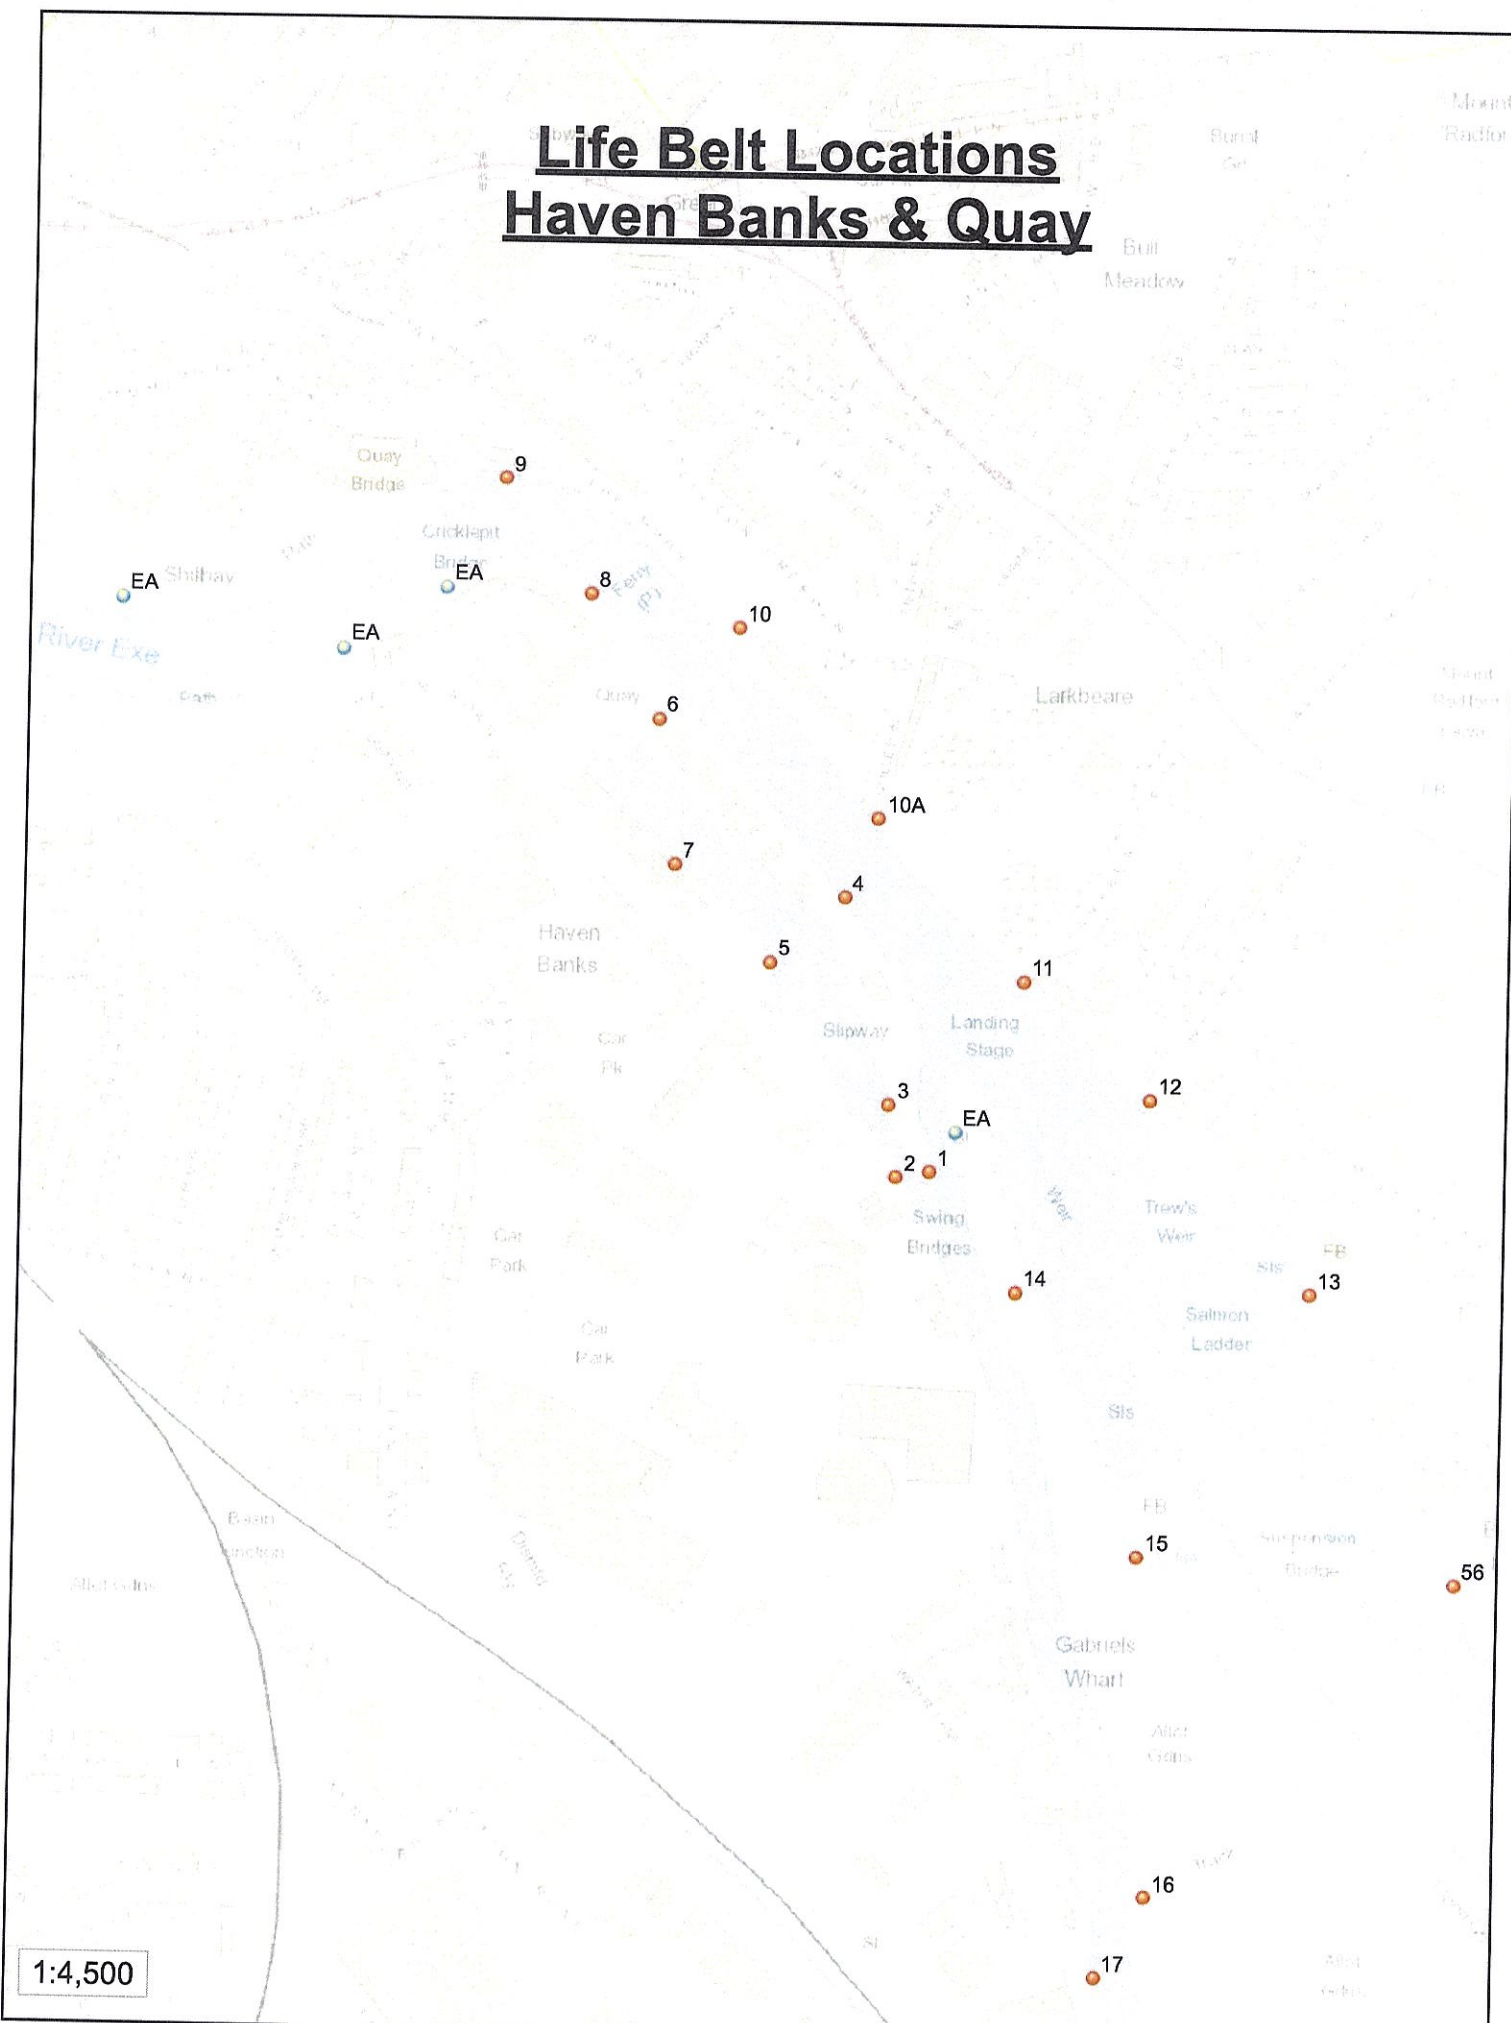

Life Belt Locations

Legend

- EA
- ECC

1:18,000

Fork

Life Belt Locations Double Locks

23 22

27
28
24
25
26

31 29

1:3,500

Life Belt Locations Haven Banks & Quay

1:4,500

Life Belt Locations Turf Locks

1:1,500